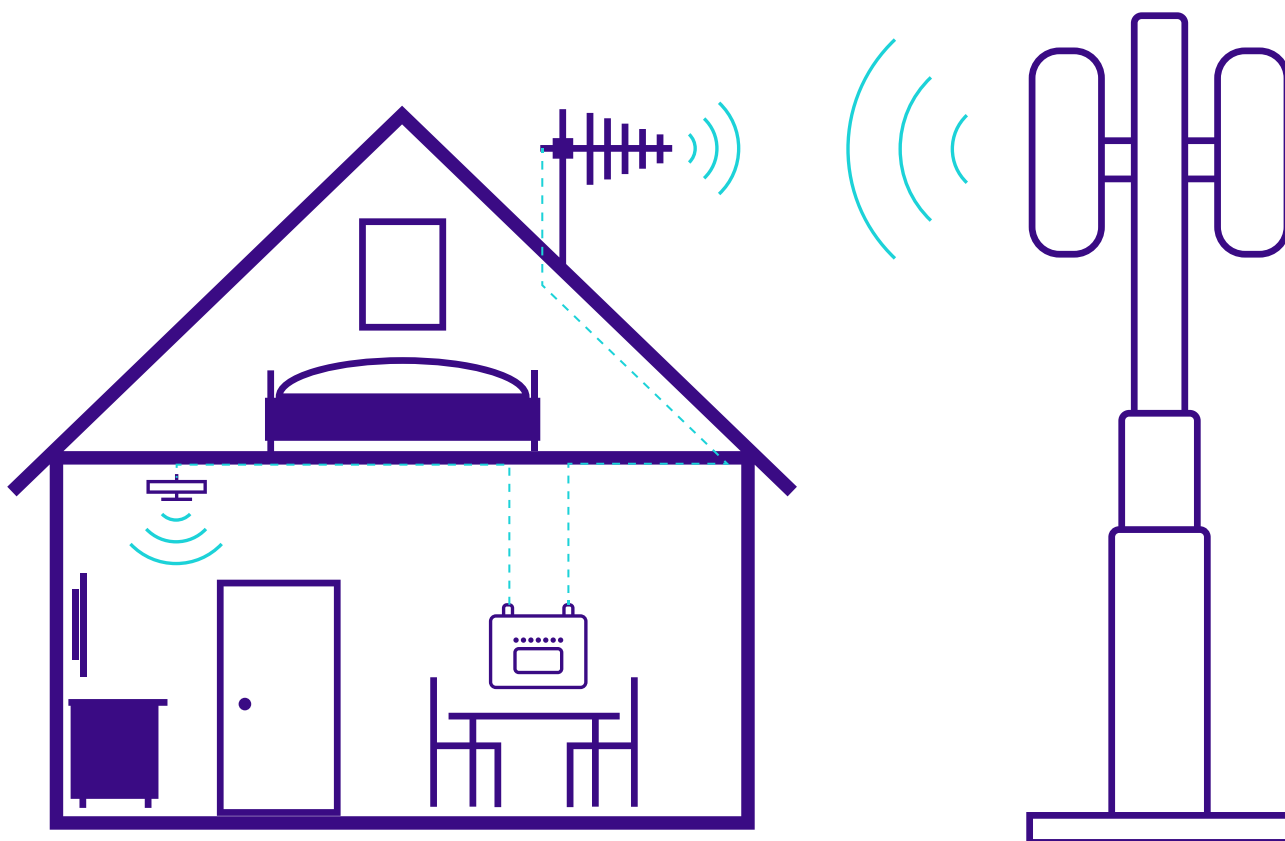

Benefits and features

The Lance 800 V4G-H amplifier is efficient and easy to use and has the following features:

- LCD displays signal strength, settings and error notifications.
- Sleep mode to save energy and money. The booster will automatically enter sleep mode when there are no incoming and outgoing calls or data.
- The amplifier automatically detects and adjusts the input signal.
- Compact, laconic design, lightweight, and high-tech LCD screen.
The Lance 800 V4G-H amplifier provides stable signal of GPRS and EDGE network, as well as LTE of the most operators.

Need Help?

support@rangeiful.com
+ 371 25 444 666

Installation guide

1. Find an appropriate position for an outdoor antenna.
2. Connect the outdoor antenna to the repeater to the "Outdoor" connector and fasten tightly.
3. Connect the indoor antenna to the repeater from "Indoor" side and fasten tightly.
4. Connect the power supply to the repeater.
5. Switch on the repeater. If the Power LED on the repeater turns on it means the installation has been implemented correctly.
6. Test the signal of your mobile telephone – a maximum quantity of bars should be indicated on the display of your phone in each corner of the location within repeater coverage zone. In case the mobile signal is still unstable try to change the position of the outdoor antenna for more proper one.